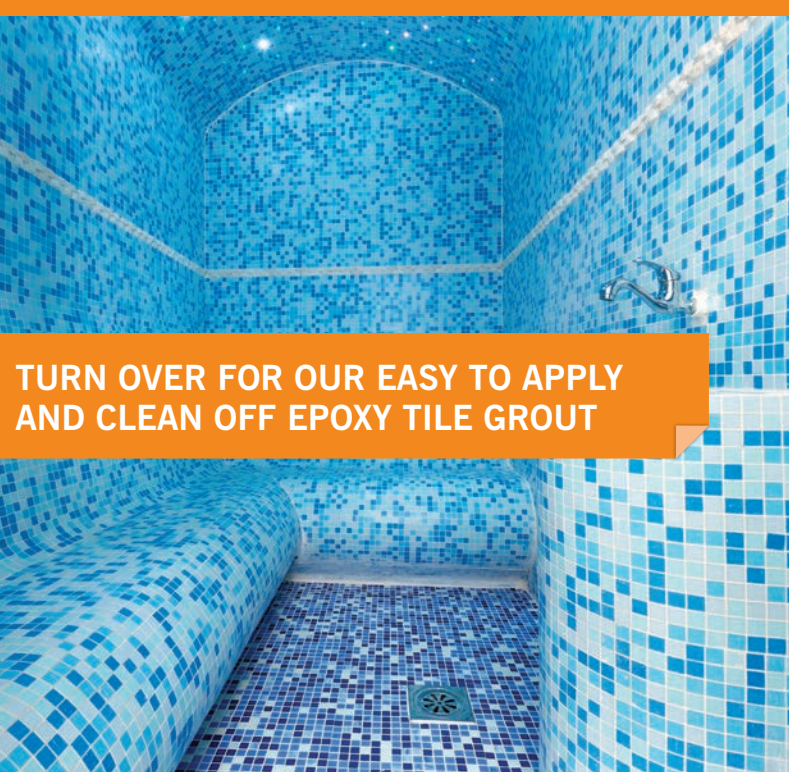

TURN OVER FOR OUR EASY TO APPLY AND CLEAN OFF EPOXY TILE GROUT